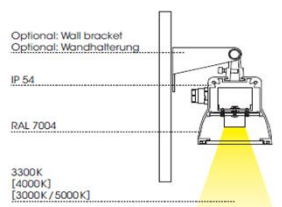

SafetyMarker white

Design: SafeExIT A/S

Application:

White marker lights for emergency doors train and roadtunnels.

Mechanical data:

Housing:	Cast aluminium
Cable gland:	1 x M16
IP class:	IP66
Isolations class:	Class I or II
Mounting:	Ceiling or wall
Ambient temperature:	-20°C - +40°C
Dimension	1030x76x76mm

Electrical data:

Power supply:	230V AC 50 Hz
Total power consumption:	60 watt.
Light source:	20 LED
LED color:	White 3000k or 4000k

Herstedoestervej 19
DK - 2600 Glostrup
Telephone +45 43455010
Telefax +45 43455011
www.safeexit.dk

SAFEEXIT^{a/s}

1234