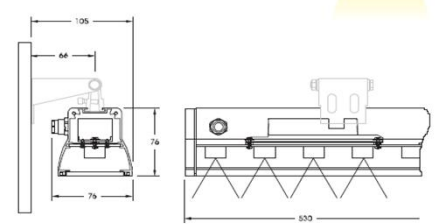

SafetyMarker white

Design: SafeExIT A/S

Application:

White marker lights for emergency doors train and roadtunnels.

Mechanical data:

Housing:	Cast aluminium
Cable gland:	1 x M16
IP class:	IP66
Isolations class:	Class I or II
Mounting:	Ceiling or wall
Ambient temperature:	-20°C - +40°C
Dimension	1030x76x76mm

Electrical data:

Power supply:	230V AC 50 Hz
Total power consumption:	60 watt.
Light source:	20 LED
LED color:	White 3000k or 4000k

Herstedoestervej 19
DK - 2600 Glostrup
Telephone +45 43455010
Telefax +45 43455011
www.safeexit.dk

SAFEEXIT^{a/s}

1234