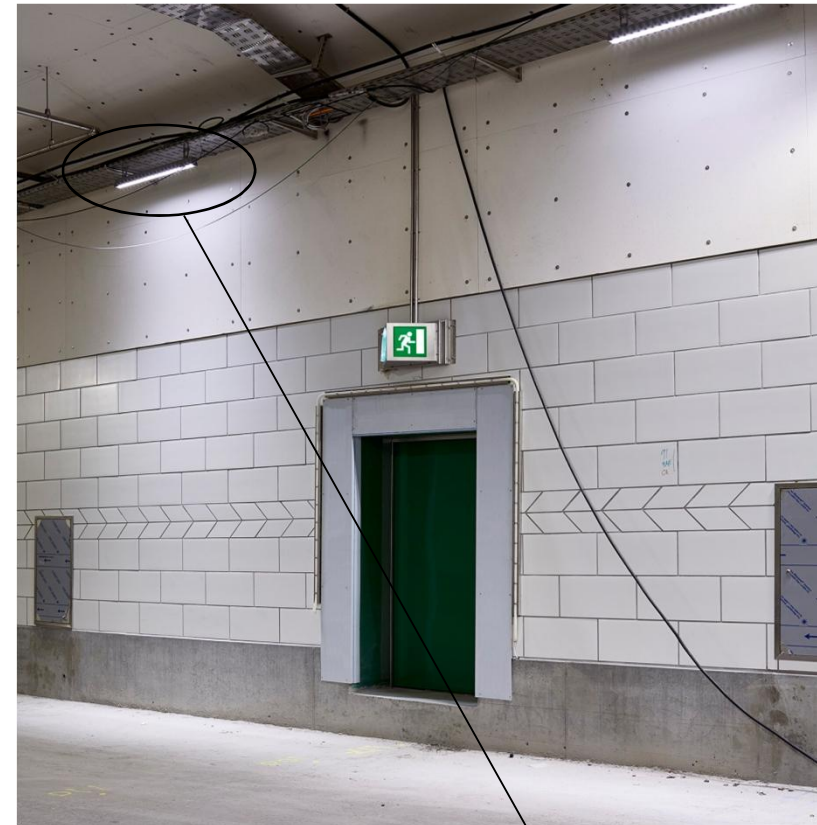

SafetyMarker white

Design: SafeExIT A/S

Application:

White marker lights for emergency doors train and roadtunnels.

Mechanical data:

Housing:	Cast aluminium
Cable gland:	1 x M16
IP class:	IP66
Isolations class:	Class I or II
Mounting:	Ceiling or wall
Ambient temperature:	-20°C - +40°C
Dimension	1030x76x76mm

Electrical data:

Power supply:	230V AC 50 Hz
Total power consumption:	60 watt.
Light source:	20 LED
LED color:	White 3000k or 4000k

Herstedoestervej 19
DK - 2600 Glostrup
Telephone +45 43455010
Telefax +45 43455011
www.safeexit.dk

SAFEEXIT^{a/s}

1234