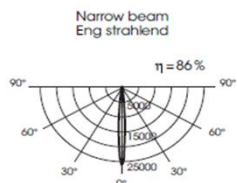

SafetyMarker white

Design: SafeExIT A/S

Application:

White marker lights for emergency doors train and roadtunnels.

Mechanical data:

Housing:	Cast aluminium
Cable gland:	1 x M16
IP class:	IP66
Isolations class:	Class I or II
Mounting:	Ceiling or wall
Ambient temperature:	-20°C - +40°C
Dimension	1030x76x76mm

Electrical data:

Power supply:	230V AC 50 Hz
Total power consumption:	60 watt.
Light source:	20 LED
LED color:	White 3000k or 4000k

Herstedoestervej 19
DK - 2600 Glostrup
Telephone +45 43455010
Telefax +45 43455011
www.safeexit.dk

SAFEEXIT^{a/s}

1234